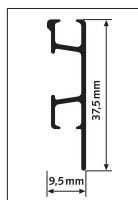

CLICK RAIL PRO

50
KG/M

10
YEAR
WARRANTY