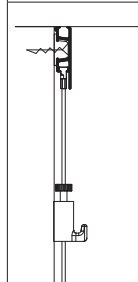

CLICK RAIL PRO

50
KG/M

10
YEAR
WARRANTY

3 CLIPS / M

The Click Rail Pro hanging system is the professional, heavy-duty version of the Click Rail. The rail is quick and easy to instal thanks to the Click&Connect clips, and can be mounted on the wall, flush against the ceiling. It is possible to mount the rail in such a way that the sliders for the hanging wire may be subtly hidden behind the rail. The Click Rail Pro picture hanging system has a maximum load capacity of 50 kg/m. Hanging heavy pictures and wall decorations is no problem with the Click Rail Pro. Click Rail Pro is a strong picture hanging system that you can trust when it comes to hanging your art on the wall. The hanging wires may be moved and clicked into the rail again at any desired location. This assures you of flexibility in what you display on your walls. Moving or replacing a work of art is fast and easy, and there's no risk of damaging the walls.

RAIL

CLICK RAIL PRO - WHITE/PRIMER
RAL 9016

CLICK RAIL - ALU BRUSHED

ARTICLE NO. 200 cm	05.05420	05.05320
ARTICLE NO. 300 cm	05.05430	05.05330
FASTENER KIT WHITE		FASTENER KIT GREY
ARTICLE NO. 200 cm	4067	4066
ARTICLE NO. 300 cm	4074	4073

installation
movie

CONTENT FASTENER KIT

		QUANTITY 200 cm	QUANTITY 300 cm
9.4124	CLICK&CONNECT	6x	9x
9.4929	SCREW	6x	9x
9.4931	PLUG	6x	9x
9.4120 (WHITE) / 9.4121 (GREY)	END CAP	2x	2x
9.4122 (WHITE) / 9.4123 (GREY)	CONNECTOR	1x	1x
2387	INSTRUCTION	1x	1x